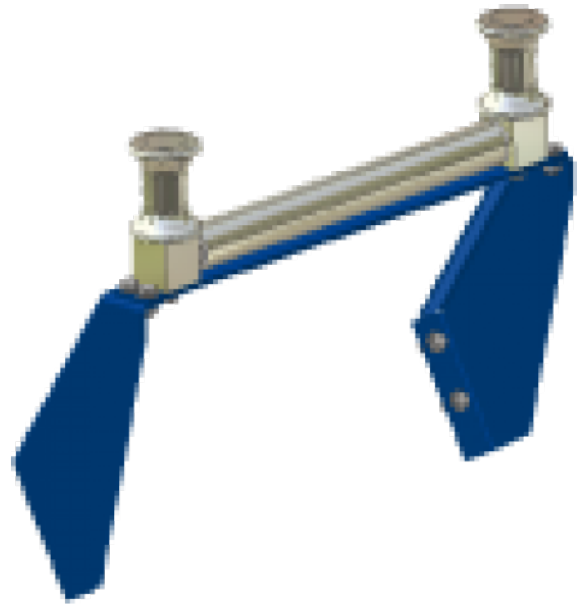

15361 - 3 Way Roller Assembly for 1185 (28") Series

Type	
Rewind Method	3 way top roller
Hose	
I.D. (Inside Diameter)	
Length (m)	
Application	
Media	Compatible with 1175 & 1185 Series (28") hose reels
Construction	Powder Coated Steel

<https://hosereelsdirect.net/hose-reel-accessories/15361>