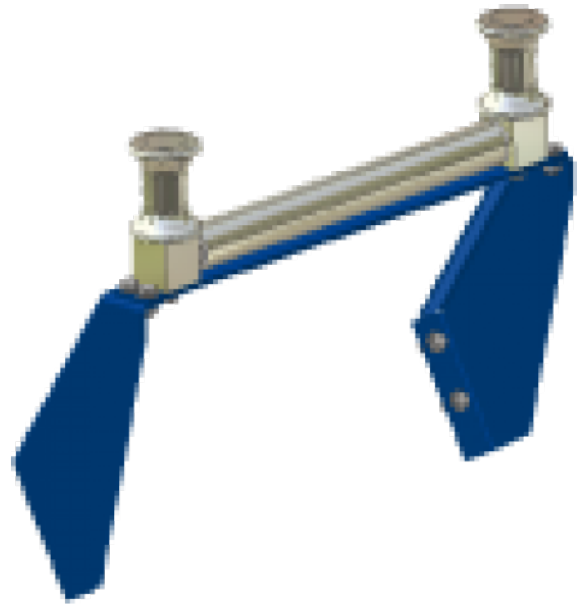

## 15359 - 3 Way Roller Assembly for 1125 & 1275 Series

Type	
Rewind Method	3 way top roller
Hose	
I.D. (Inside Diameter)	
Length (m)	
Application	
Media	Compatible with 1125 & 1275 Series hose reels
Construction	Powder Coated Steel

<https://hosereelsdirect.net/hose-reel-accessories/15359>